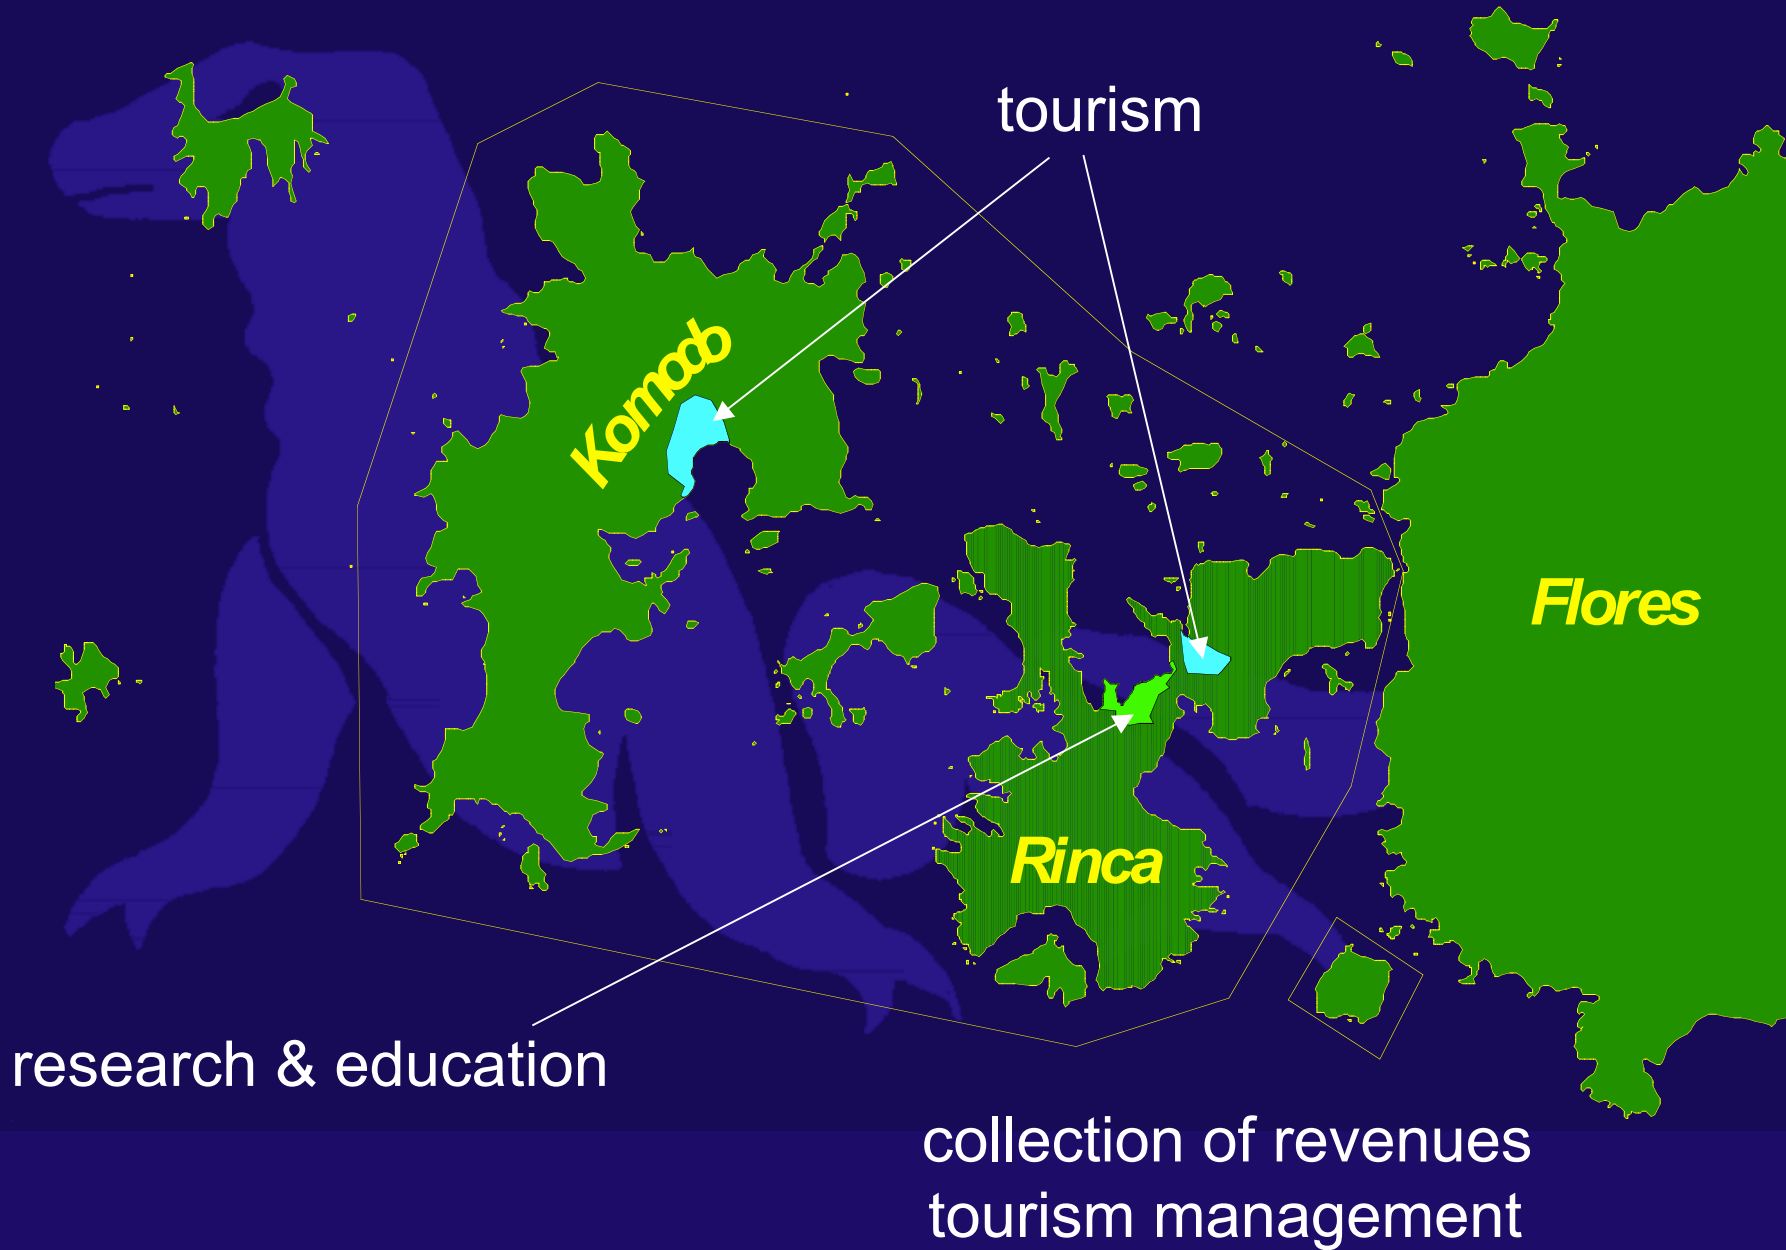

Flores Sea

Legend

	core
	wilderness, land
	wilderness, sea
	intensive tourism, land
	intensive tourism, sea
	pelagic use
	research & training, land
	research & training, sea
	settlement
	traditional use, land
	traditional use, sea

Sumba Strait

Area for Komodo Concession

TERIMA KASIH

Thank you

Merci