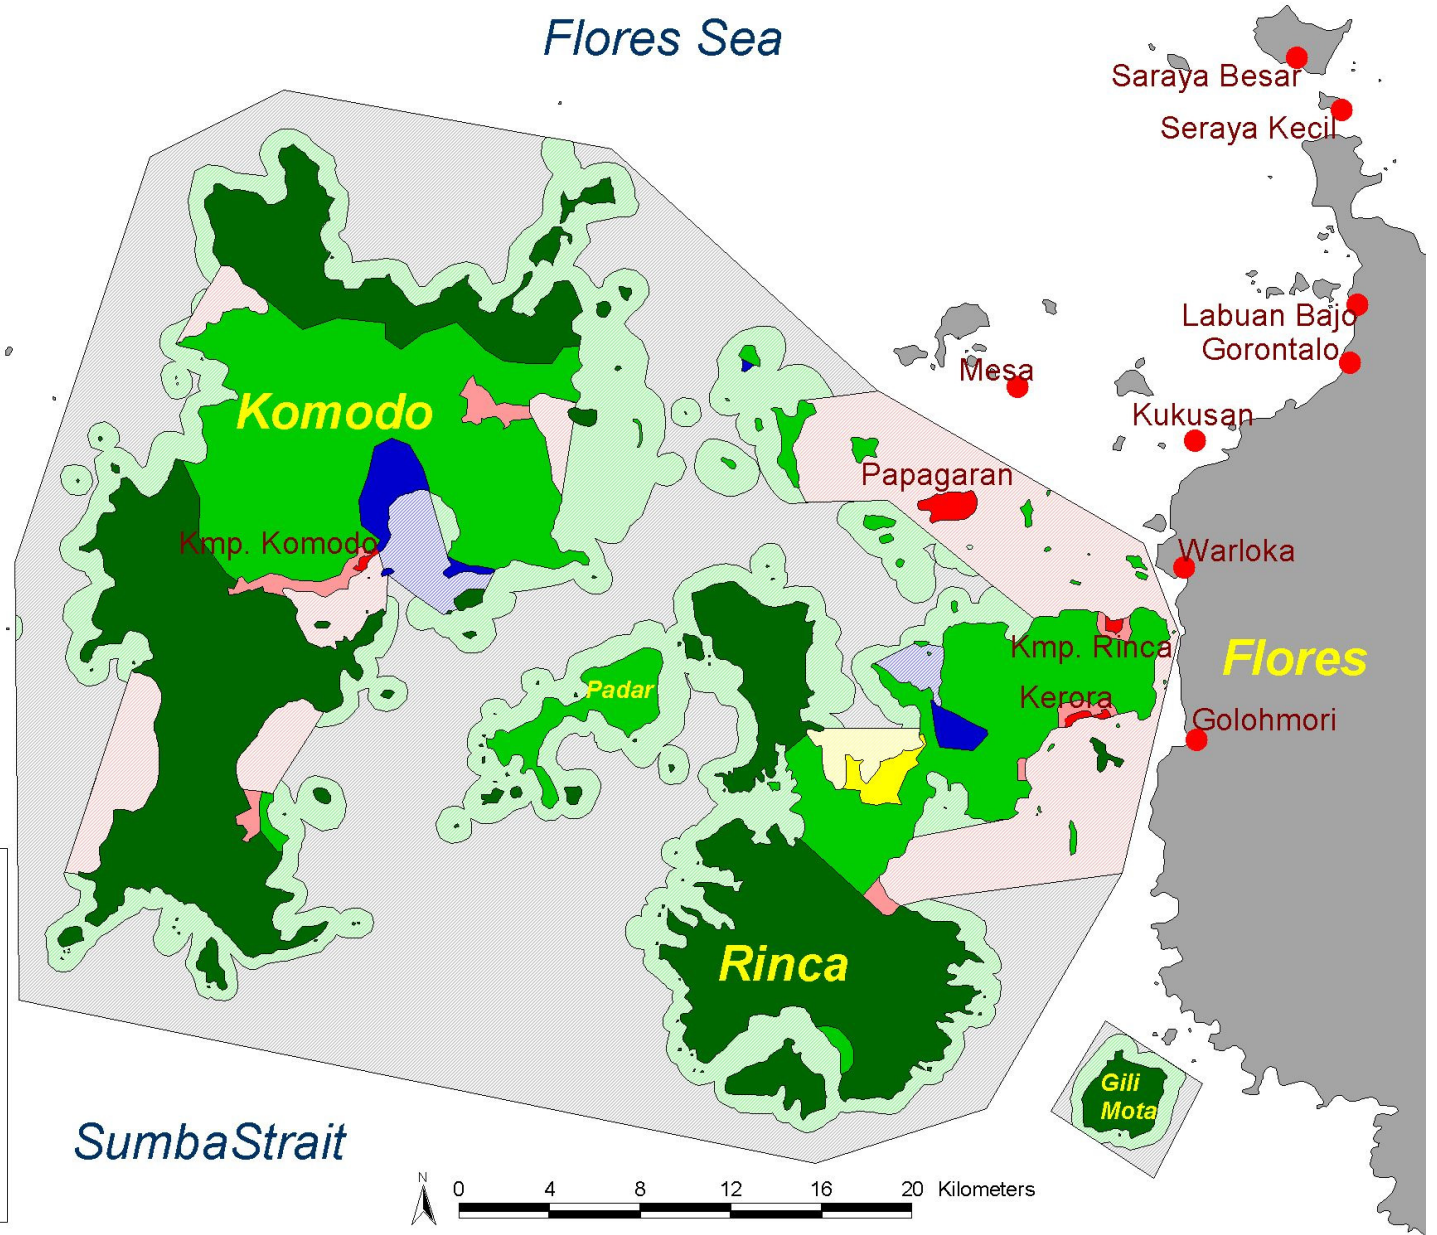

A long-term management plan

approved in July 2000

- Forestry Department
- The Conservancy participatory planning
- ecological info
- resource use patterns
- zoning and regulation

Zoning of Komodo National Park

Flores Sea

Legend

	core
	wilderness, land
	wilderness, sea
	intensive tourism, land
	intensive tourism, sea
	pelagic use
	research & training, land
	research & training, sea
	settlement
	traditional use, land
	traditional use, sea

Sumba Strait

Area for Komodo Concession

TERIMA KASIH

Thank you

Merci